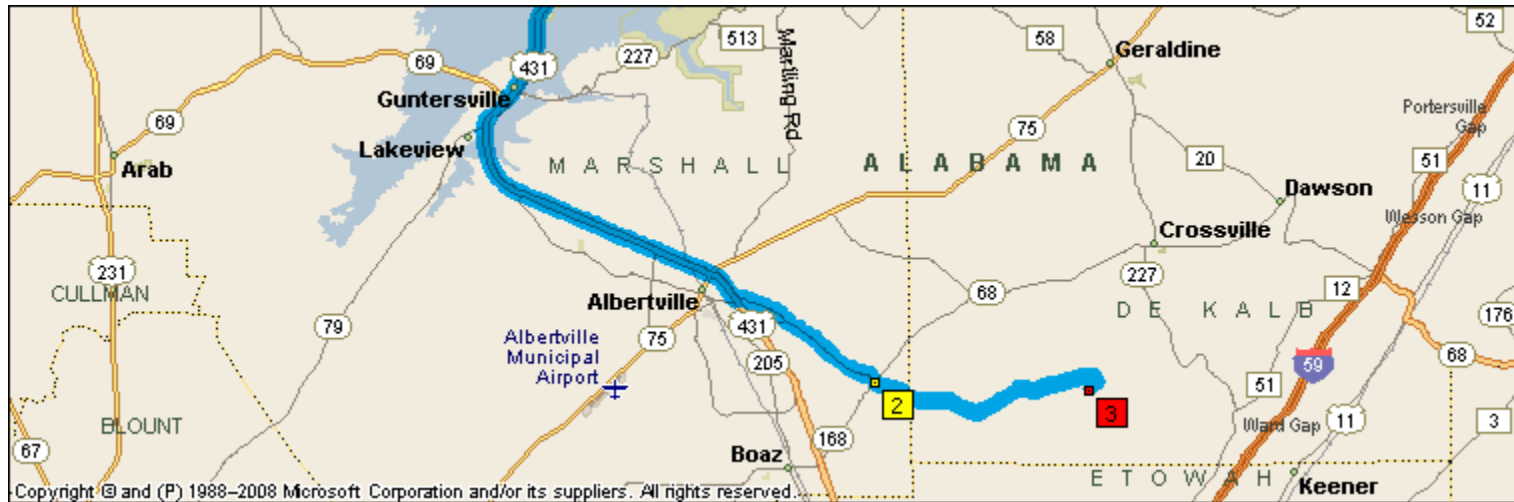

Huntsville to Sweetbriar Kennel

From: 411 US-431, Huntsville, AL 35801 **To:** 403 CR-380, Boaz, AL 35957

Driving Distance: 59.2 miles **Time:** 1 hour, 11 minutes

Time	Distance	Instruction
9:00 AM	0.0	1 Depart 411 US-431, Huntsville, AL 35801 on US-431 [SR-1] (East) for 47.4 mi
9:48 AM	47.4	Turn LEFT (East) onto E Main St for 2.0 mi
9:52 AM	49.5	Road name changes to Beulah Rd for 2.6 mi
9:57 AM	52.1	2 At SR-168 go straight(South) onto Double Bridges Road for 1.1 mi
9:59 AM	53.2	Road name changes to CR-26 for 5.5 mi

10:09 AM	58.8	Bear RIGHT (South) onto CR-25 for 0.2 mi Note: There will be “Welcome to Rodentown” sign on the left
10:09 AM	58.9	Turn RIGHT (West) onto CR-380 for 0.3 mi
10:11 AM	59.2	3 Arrive 403 CR-380, Boaz, AL 35957 Note: We are the 5th house on the left.